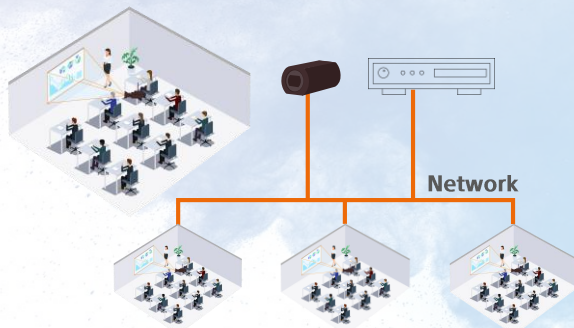

Lecture Capture

RTSP, RTMP, NDI®|HX (Optional License)