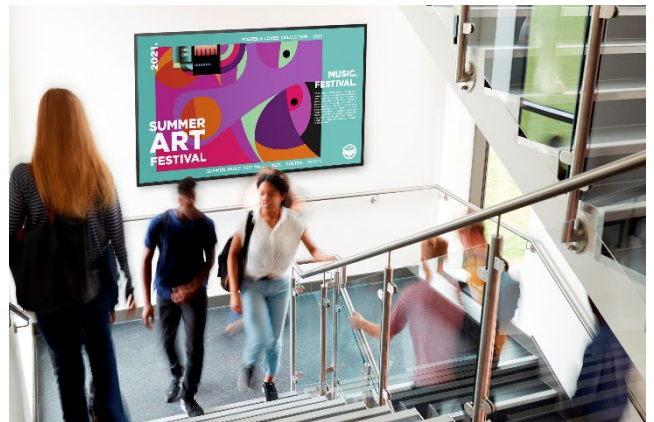

Superb images that grab student and faculty's attention

BRAVIA Professional displays get your message across with even more impact. Sony's powerful 4K HDR Processor X1 reproduces the finest details, making text and graphics — like maps and menus — sharper and easier to read. TRILUMINOS Display technology faithfully reproduces a wider range of rich, vivid colors. And with 4K HDR and X-tended Dynamic Range™ PRO, your audience will enjoy punchy, high-contrast images with an extended range of brightness levels, from sparkling highlights to deep, dark blacks.

- Simple, built-in signage configuration without a set top box reduces the cost of deploying digital signage.
- Easy to create playlist & schedule content payout over a network.
- Delivery can be interrupted for last minute sales or emergencies.
- Special cosmetic design for landscape, portrait, and tilt operation.
- Create content using HTML5.
- Reliability tested for 24/7 operation and special cosmetic design for B2B operations.
- Energy-efficient design keeps your operating costs down.
- Exceptional reliability gives you extra piece of mind, reducing unplanned maintenance and minimizing costly downtime.
- Flexible and readily scalable – Grows with your needs.

Evolving Digital Signage Alliance Partners

We work closely with top companies to add even more value to our industry-leading AV products and solutions. Whether it's configuring a digital signage network, connecting participants using video collaboration, or outfitting a room for device management and automation — Sony is committed to helping you. Our goal is to make your life easier, enabling you to optimize AV solutions from one proven and trusted source. [See list of our Digital Signage and Hardware Partners.](#)

© 2022 Sony Electronics Inc. All rights reserved. Features and specifications are subject to change without notice. Reproduction in whole or in part without written permission is prohibited. Sony, BRAVIA, TRILUMINOS and their respective logos are the property of Sony Corporation. All other trademarks are the property of their respective owners. Screen images simulated.