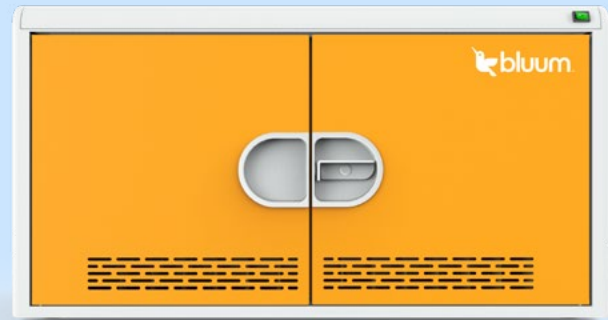

Charging Cabinet CC14

Designed for Chromebooks and Tablets Up to 14 inches

The Bluum CC14 Charging Cabinet is specifically designed for use in K-12 schools. Its user-friendly, compact design takes up little space while securely storing and charging up to 14 devices at a time.

Features

- Flexible footprint – mount, stack or store
- Hassle-free cable management system
- Easy A/C adaptor accommodation
- 3-point door locking system for security
- Angled outlets fit any adapter style