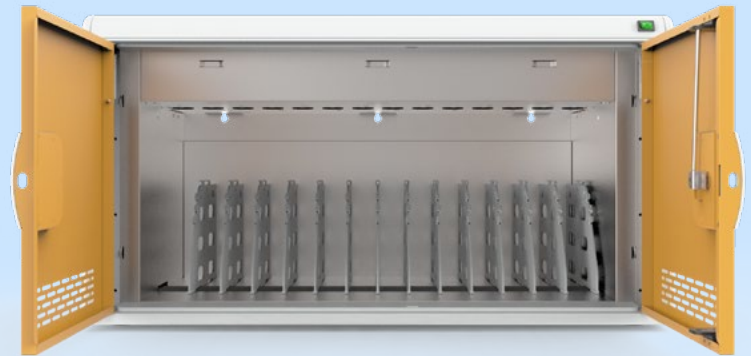

Comprehensive Warranty

Our comprehensive warranty coverage guarantees your investment is protected.

- Limited 5-year warranty on electrical
- Lifetime warranty on parts
- $0 cost of ownership guarantee – we'll fix or replace for free*