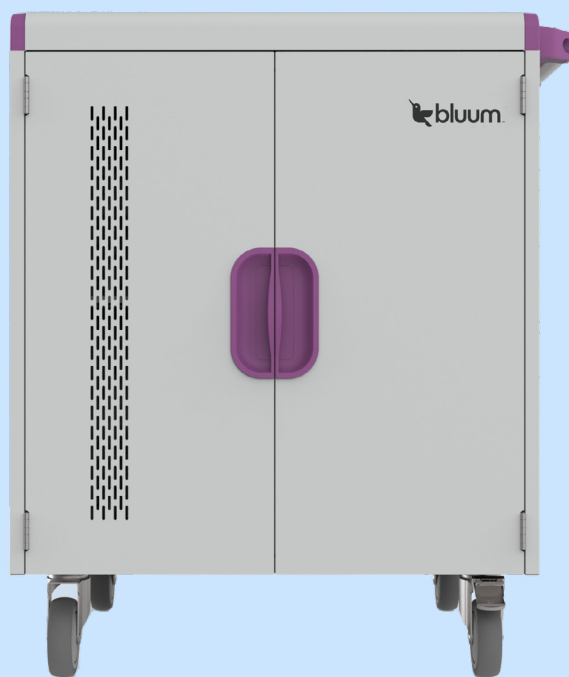

EC32S Economy Charging Cart

Designed for Chromebooks, Laptops and Tablets Up to 15 Inches

Looking for a simple, cost effective smart charging cart that can store and charge a variety of devices without breaking the bank? The Bluum EC32S Economy Charging Cart is designed for efficiency in the classroom and for cost.

It's safe, secure and simple. Just plug it in and charge up to 32 devices simultaneously.

Features

- Fits most devices up to 15"*
- Compact and mobile – move anywhere with ease
- Hassle-free cable and power management system
- Easy A/C adaptor accommodation
- 3-point door locking system for security

EC32S Economy Charging Cart

Specifications

Cabinet Dimensions:

Width	Depth	Height
32"	29"	37"

Slot Size:

Width	Depth	Height
1.75"	15.25"	15.5" Top Shelf
		13" Bottom Shelf

Device Capacity:	32
External Outlets:	0
Smart Charging:	Yes
Slide Out Shelving:	No
Cable Management:	Yes
Power Brick Holder:	Yes
Cart Weight:	114 lbs
Warranty (Parts):	Lifetime
Warranty (Electrical):	5 Year
Casters:	4 swivel, 2 locking
Caster Size:	5"
Lockable with Padlock:	Yes
Security Hook:	Yes
Color:	Grey