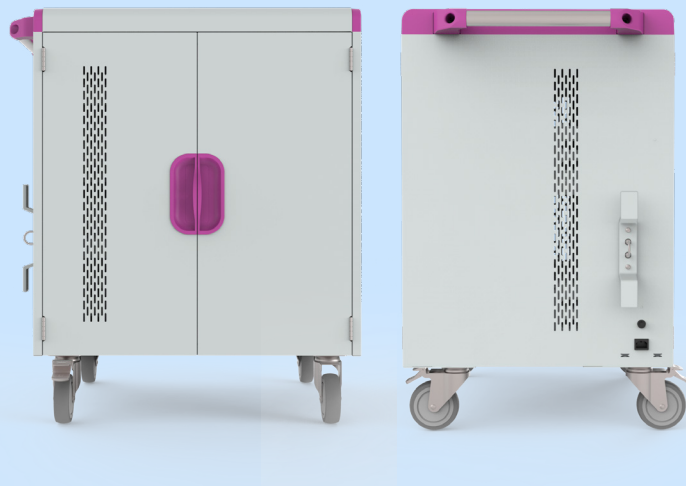

EC32S Economy Charging Cart

Designed for Chromebooks, Laptops and Tablets Up to 15 Inches

Looking for a simple, cost effective smart charging cart that can store and charge a variety of devices without breaking the bank? The Bluum EC32S Economy Charging Cart is designed for efficiency in the classroom and for cost.

EC32S Economy Charging Cart

Specifications

Cabinet Dimensions:

Width	Depth	Height
32"	29"	37"

Slot Size:

Width	Depth	Height
1.75"	15.25"	15.5" Top Shelf
		13" Bottom Shelf

Device Capacity:	32
External Outlets:	0
Smart Charging:	Yes
Slide Out Shelving:	No
Cable Management:	Yes
Power Brick Holder:	Yes
Cart Weight:	114 lbs
Warranty (Parts):	Lifetime
Warranty (Electrical):	5 Year
Casters:	4 swivel, 2 locking
Caster Size:	5"
Lockable with Padlock:	Yes
Security Hook:	Yes
Color:	Grey