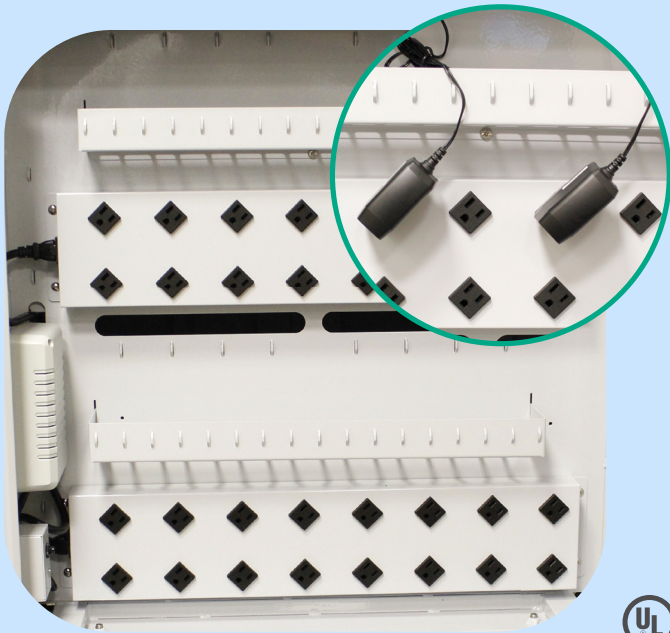

EC32S Economy Charging Cart

Designed for Chromebooks, Laptops and Tablets Up to 15 Inches

Looking for a simple, cost effective smart charging cart that can store and charge a variety of devices without breaking the bank? The Bluum EC32S Economy Charging Cart is designed for efficiency in the classroom and for cost.

It's safe, secure and simple. Just plug it in and charge up to 32 devices simultaneously.

Features

- Fits most devices up to 15"*
- Compact and mobile – move anywhere with ease
- Hassle-free cable and power management system
- Easy A/C adaptor accommodation
- 3-point door locking system for security

* Fits most devices up to 15". Please check with your account executive about the best fit for your devices.

** Replacement may be with new or refurbished model of equivalent value, depending on stock.

EC32S Economy Charging Cart

Specifications

Cabinet Dimensions:

Width	Depth	Height
32"	29"	37"

Slot Size:

Width	Depth	Height
1.75"	15.25"	15.5" Top Shelf
		13" Bottom Shelf

Device Capacity:	32
External Outlets:	0
Smart Charging:	Yes
Slide Out Shelving:	No
Cable Management:	Yes
Power Brick Holder:	Yes
Cart Weight:	114 lbs
Warranty (Parts):	Lifetime
Warranty (Electrical):	5 Year
Casters:	4 swivel, 2 locking
Caster Size:	5"
Lockable with Padlock:	Yes
Security Hook:	Yes
Color:	Grey