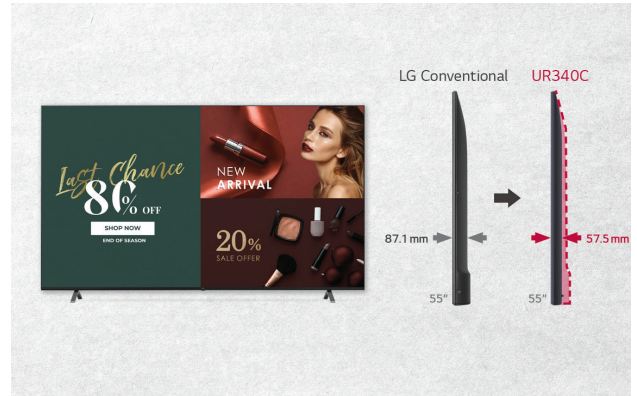

* All images in this datasheet are for illustrative purposes only.

TV Signage UR340C9 Series

LG UHD Signage for Live TV & Promotional Messaging

4K Ultra HD Resolution

Slim Design

Non Wi-Fi
Non Bluetooth

Voice Recognition

UR340C9 Series

Sizes	86" / 75" / 65" / 55" / 50" / 43"
Screen Resolution	3,840 x 2,160 (UHD)
Operation Time	16 Hours / 7 Days
Brightness	330 nits (86"/75")
	400 nits (65"/55"/50")
	300 nits (43")
Built-in Speakers	10 W + 10 W

Ultra HD Resolution Delivers Superb Picture Quality

Ultra HD resolution is four times FHD for content that is vivid and highly detailed. In addition, the UR340C series supports HDR10 to deliver more intense color reproduction and deeper black levels that can improve image contrast.