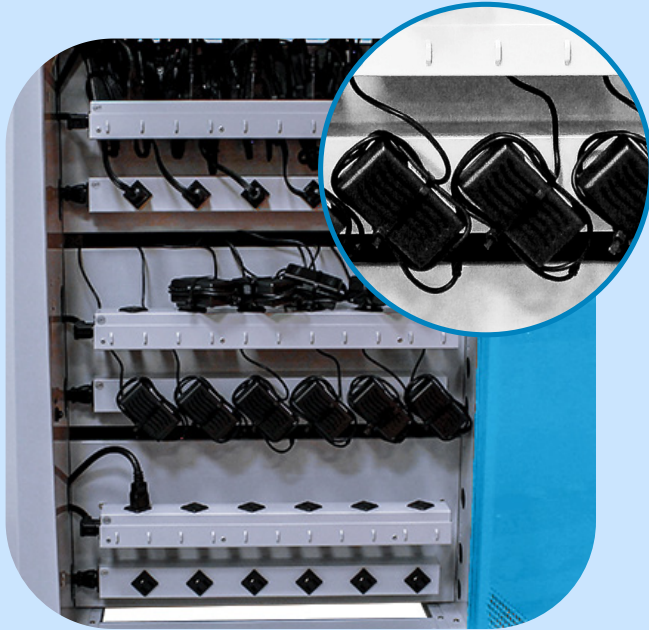

SC33 Smart Charging Cart

Designed for Chromebooks, Laptops and Tablets Up to 15 Inches

The Bluum SC33 smart charging cart is ideal for larger classrooms. The unit is practical and compact, with slide-out shelves that make placing and removing devices easier and safer. Holding up to 33 devices, the SC33 uses the latest smart charge technology to ensure the quickest charge possible.

Features

- Fits most devices up to 15"*
- Slide out shelves make storing and charging easy
- Compact and mobile – move anywhere with ease
- Hassle-free cable and power management system
- Easy A/C adaptor accommodation
- 3-point door locking system for security
- Instant-on charge

** Replacement may be with new or refurbished model of equivalent value, depending on stock.

SC33 Smart Charging Cart

Specifications

Cabinet Dimensions:

Width	Depth	Height
28.03"	24.34"	40.75"

Slot Size:

Width	Depth	Height
1.34"	15.25"	10"